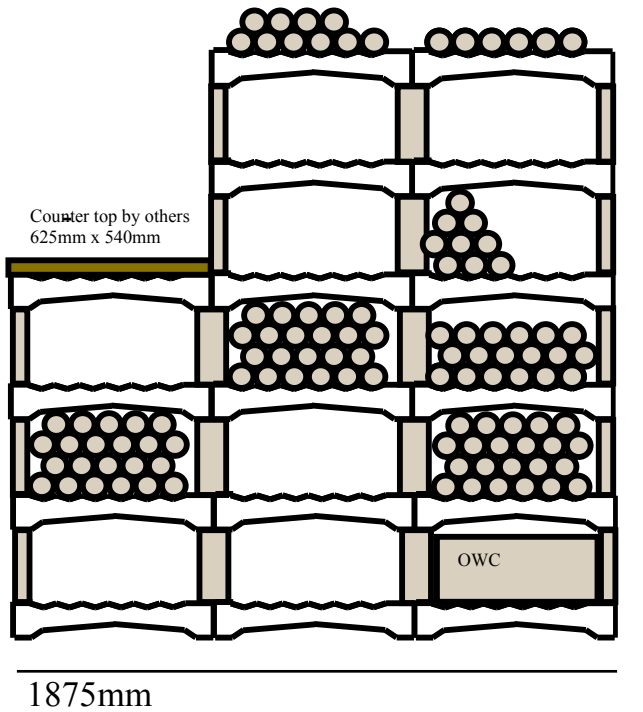

CAVE4wine

wine cellar system

C4w-6ch 30 No
 C4w-ddc 7 No.
 C4w-dde 10 No..

£2750.00 inc Del *
£2.99 per bott. stored
Plus Installation

***Delivery may vary
 due to location**

Internal dimensions
 Minimum clear
 L1900mm
 W1750mm
 H1900mm

C4w-4ch 24 No.
 C4w-sdc 15 No.
 C4w-sde 10 No.

Approx 920 loose
 bottles

September 2011