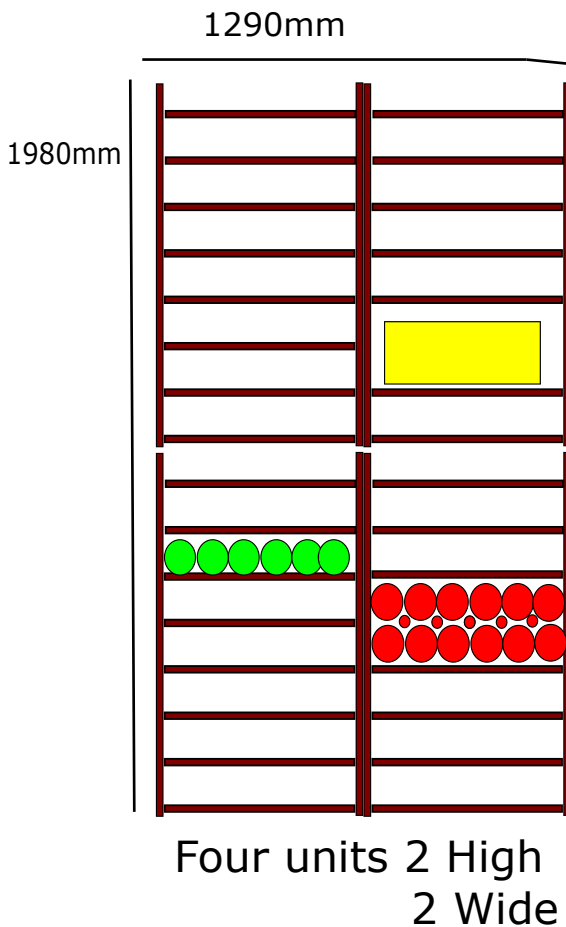

CAVOmix - Caring for your wine

Stack and have side by side. standard shelves are for Bordeaux bottles, other shelves available for Magnums/ Champagne and half bottles.

96 bottles on 8 shelves

126 bottles on 4 shelves

H995mm x W564.5mm x D580m

Bacchus-Cavovin Ltd, Unit 4 Crawfold, Balls Cross, Petworth, West Sussex, GU28 9JT

T: 01403 820 976 E: bacchus@cavovin.com W: www.cavovin.com